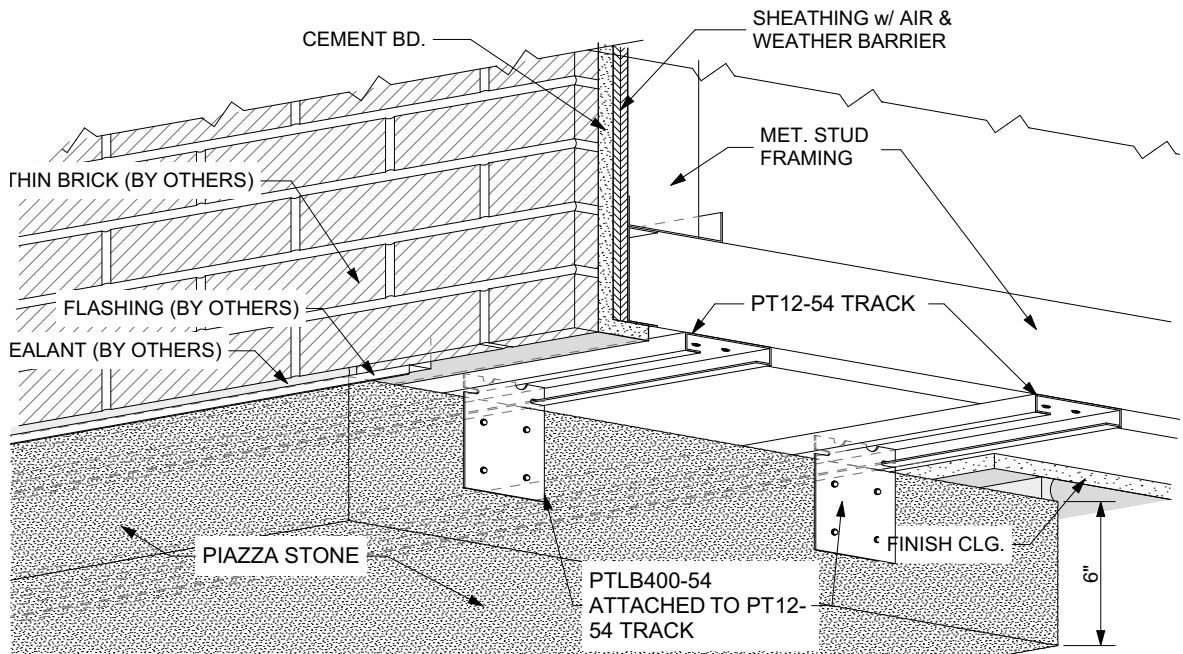

BULKHEAD DETAIL w/PUC225-54

SCALE: 1 1/2" = 1'-0"

SOFFIT DETAIL w/PUC450-54

SCALE: 1 1/2" = 1'-0"

DATE 6-23-2022		PROJECT			3817 Martinez Blvd. Ste. A Augusta, GA 30907 706-651-1210
BY	JIW	BULKHEAD & SOFFIT DETAILS			
SHT. No.	A.1				

BULKHEAD DETAIL w/PTLB200-54

SCALE: 1 1/2"= 1'-0"

SOFFIT DETAIL w/PTLB400-54

SCALE: 1 1/2"= 1'-0"

DATE 6-23-2022	PROJECT			3817 Martinez Blvd. Ste. A Augusta, GA 30907 706-651-1210	
BY JIW	BULKHEAD & SOFFIT DETAILS				
SHT. No.					A.2