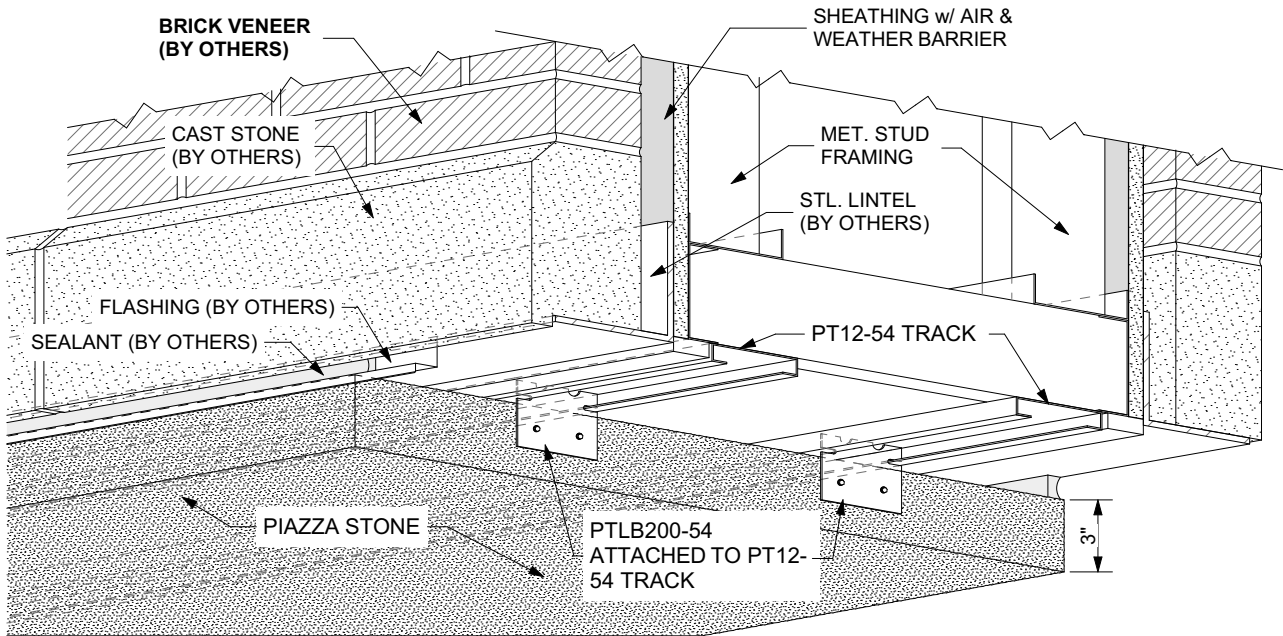

BULKHEAD DETAIL w/PUC225-54

SCALE: 1 1/2" = 1'-0"

SOFFIT DETAIL w/PUC450-54

SCALE: 1 1/2" = 1'-0"

DATE 6-23-2022		PROJECT			3817 Martinez Blvd. Ste. A Augusta, GA 30907 706-651-1210
BY	JIW	BULKHEAD & SOFFIT DETAILS			
SHT. No.	A.1				

BULKHEAD DETAIL w/PTLB200-54

SCALE: 1 1/2"= 1'-0"

SOFFIT DETAIL w/PTLB400-54

SCALE: 1 1/2"= 1'-0"

DATE 6-23-2022	PROJECT			3817 Martinez Blvd. Ste. A Augusta, GA 30907 706-651-1210	
BY JIW	BULKHEAD & SOFFIT DETAILS				
SHT. No.					A.2