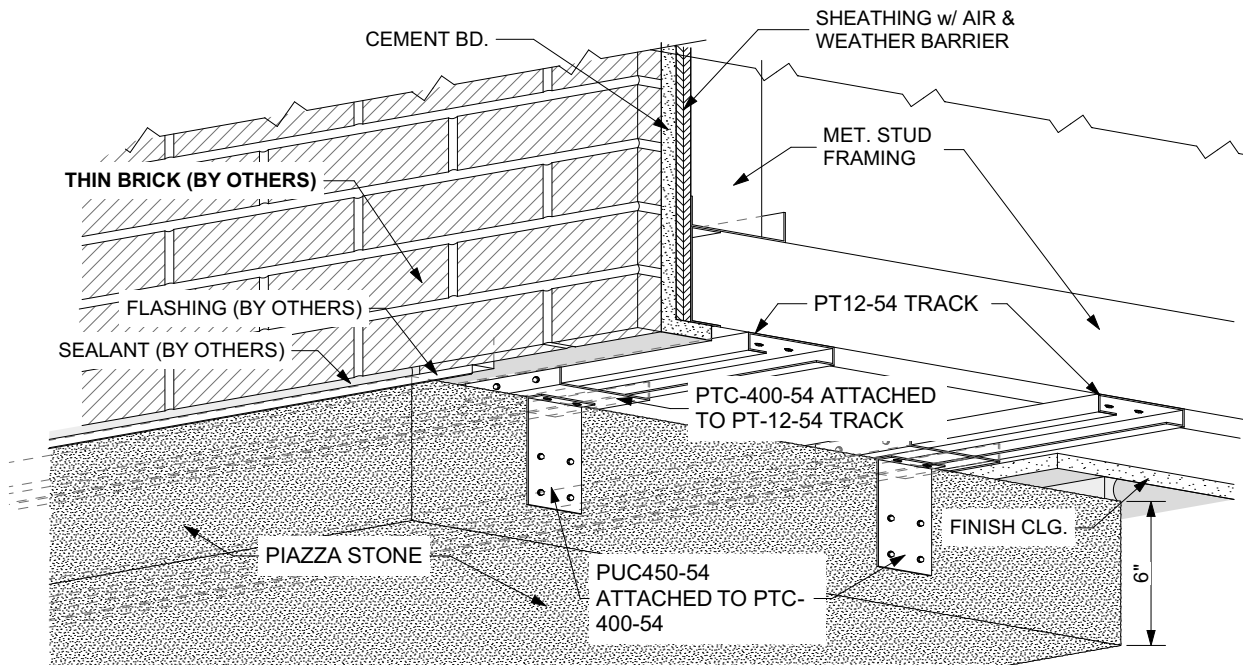

BULKHEAD DETAIL w/PUC225-54

SCALE: 1 1/2" = 1'-0"

SOFFIT DETAIL w/PUC450-54

SCALE: 1 1/2" = 1'-0"

DATE 6-23-2022		PROJECT			3817 Martinez Blvd. Ste. A Augusta, GA 30907 706-651-1210
BY	JIW	BULKHEAD & SOFFIT DETAILS			
SHT. No.	A.1				

BULKHEAD DETAIL w/PTLB200-54

SCALE: 1 1/2"= 1'-0"

SOFFIT DETAIL w/PTLB400-54

SCALE: 1 1/2"= 1'-0"

DATE 6-23-2022	PROJECT			3817 Martinez Blvd. Ste. A Augusta, GA 30907 706-651-1210	
BY JIW	BULKHEAD & SOFFIT DETAILS				
SHT. No.					A.2