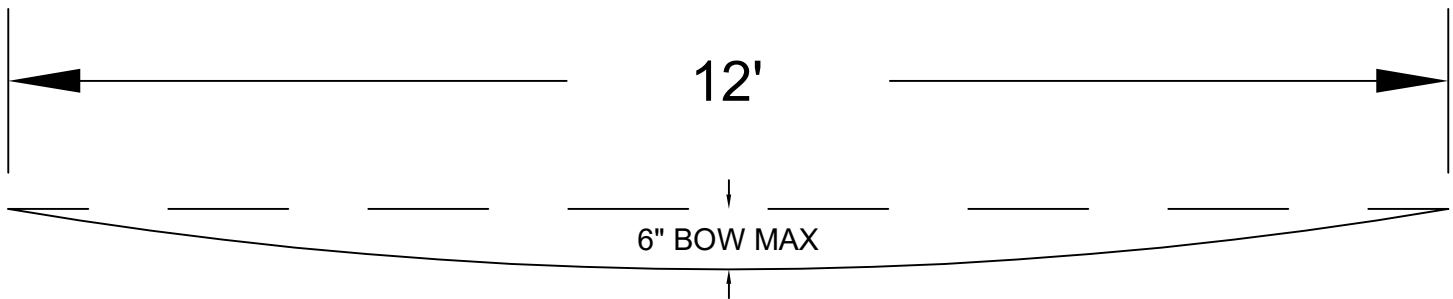

PIAZZA PT-12-54 TRACK

BOWING LIMITS

OPTION 1:
TRACK CAN BE BOWED AS NEEDED TO A RADIUS OF 36' OR MORE AS SHOWN ABOVE.

OPTION 2:
FOR A RADIUS LESS THAN 36', NOTCH TOP AND BOTTOM OF TRACK LEGS TO CREATE A SHARPER BEND. DO NOT NOTCH AT LOCATION OF SCREW HOLES WHERE TRACK IS ATTACHED TO SUBSTRATE.

OPTION 3:
FOR A RADIUS LESS THAN 36', PZ CLIPS WITH COMBINATION OF PIAZZA ADHESIVE CAN BE USED.

DATE:
2-26-2021
SHT. No.

1

PT-12-54 BOWING LIMITS

piazza **STONWORKS**

3817 Martinez Blvd. Ste. A
Augusta, GA 30907
706-651-1210